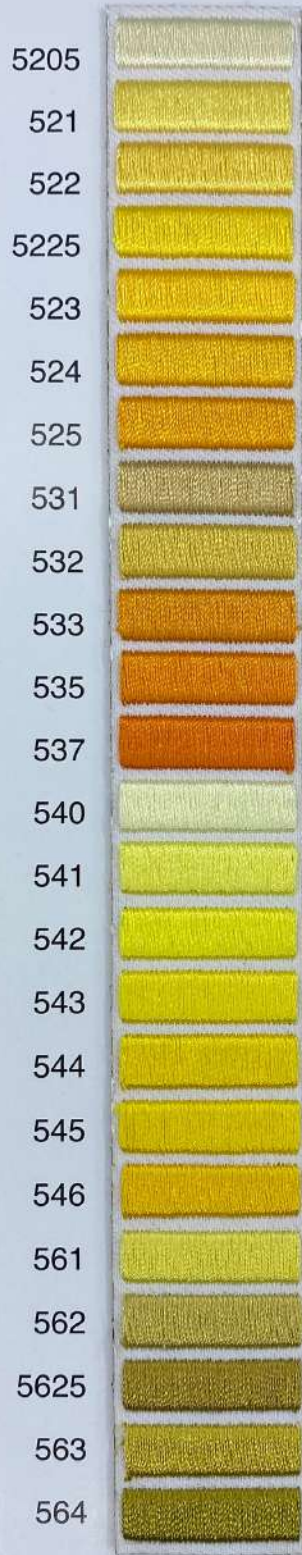

100%
POLYESTER
THREAD
COLOR
CHART
[Photos Ver.]

1

2

3

4

5

6

7

8

9

10

11

12

13

14

15
FLUORESCENT

GLOW IN THE DARK

16
METALLIC