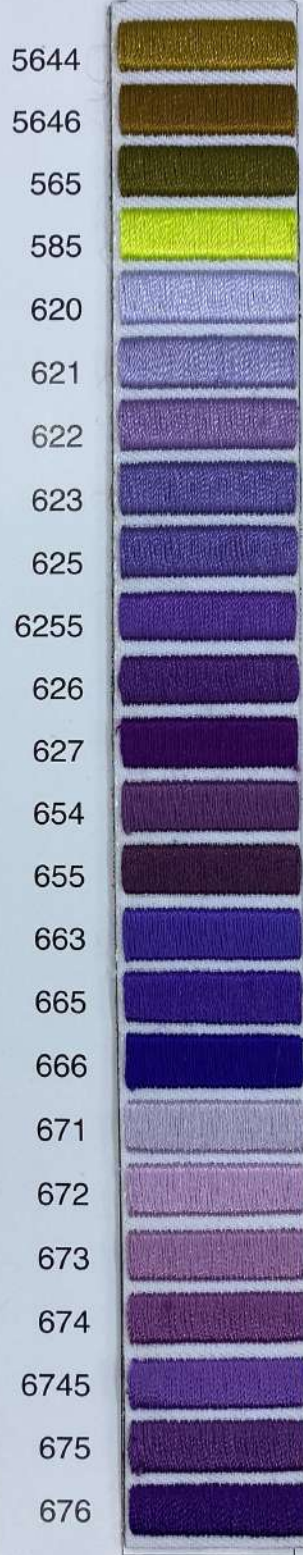

100%
POLYESTER
THREAD
COLOR
CHART
[Photos Ver.]

1

2

3

4

5

6

7

8

9

10

11

12

13

14

15
FLUORESCENT

GLOW IN THE DARK

16
METALLIC