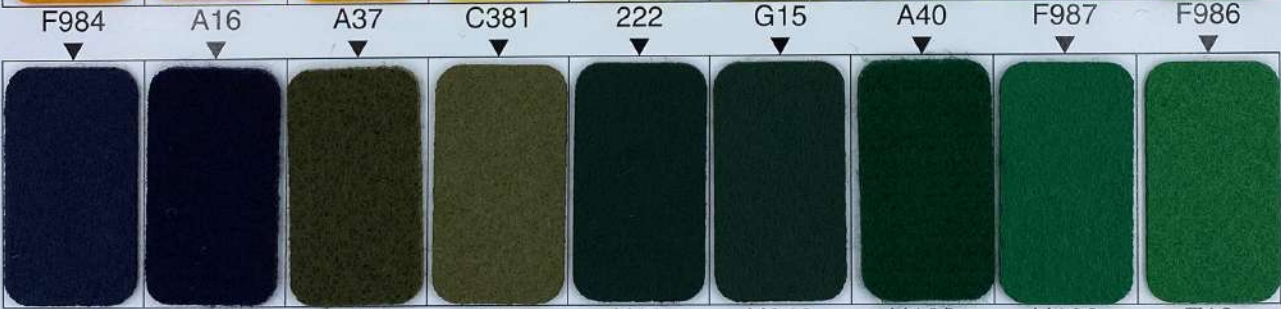

**TWILL
FELT
TC
FABRIC
COLOR
CHART
[Photos Ver.]**

Twill

Twill

7	HR74	HR31	HR43	HR48	HR959	HR942	HR93	HR107	HR52
8	HR69	HR950	HR902	HR903	HR905	HR908	HR120	HR909	HR3
9	HR910	HR955	HR907	HR904	HR971	HR906	HR17	HR911	HR86
10	HR12	HR913	HR40	HR956	HR912	HR957	HR914	HR915	HR972
11	HR917	HR92	HR44	HR118	HR6	HR101	HR8	HR94	HR117
12	HR923	HR964	HR925	HR924	HR926	HR36	HR916	HR11	HR901

Felt

1

2

3

4

5

6

Felt